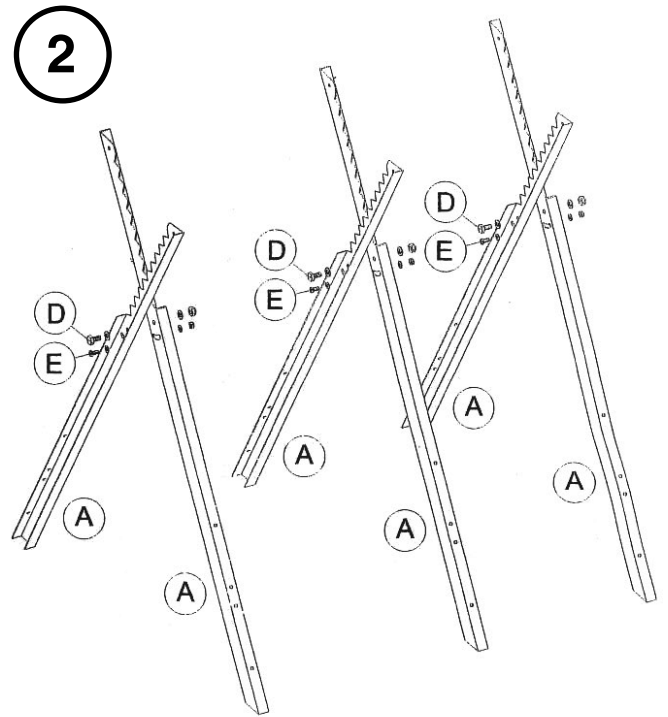

# HECHT<sup>®</sup> 900

made for garden

Assembly manual | Návod na montáž | Instrukcija montažu

# HECHT® 900

**made for garden**

EN

- When you are cutting the wood, follow the user manual for respective electric or petrol chain saw, you have.
- Before you will start cutting be sure, that the product is correctly assembled and is standing on the hard and stable base.
- Store the product on the dry and clean place.
- Be carefully, the product cannot be directly contacted with the water.
- When you are manipulated with the product, use protected gloves.
- Before storing, attend the product with conservation oil.